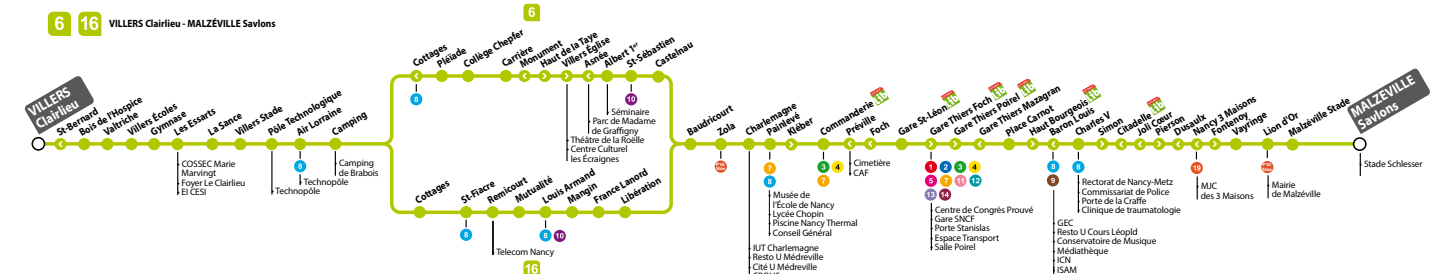

6

16

DIRECTION VILLERS CLAIRLIEU

HORAIRES DE SEMAINE DU LUNDI AU VENDREDI

Table with 25 columns (6, 16, 6, 16, 6, 16, 6, 16, 6, 16, 6, 16, 6, 16, 6, 16, 6, 16, 6, 16, 6, 16, 6, 16, 6, 16) and 10 rows listing bus stops and times.

Table with 25 columns (16, 6, 16, 6, 16, 6, 16, 6, 16, 6, 16, 6, 16, 6, 16, 6, 16, 6, 16, 6, 16, 6, 16, 6, 16, 6, 16) and 10 rows listing bus stops and times.

Table with 25 columns (6, 16, 6, 16, 6, 16, 6, 16, 6, 16, 6, 16, 6, 16, 6, 16, 6, 16, 6, 16, 6, 16, 6, 16, 6, 16, 6, 16) and 10 rows listing bus stops and times.

Table with 25 columns (16, 6, 16, 6, 16, 6, 16, 6, 16, 6, 16, 6, 16, 6, 16, 6, 16, 6, 16, 6, 16, 6, 16, 6, 16, 6, 16, 6) and 10 rows listing bus stops and times.

6

16

DIRECTION VILLERS CLAIRLIEU

HORAIRES DU SAMEDI

Table with 25 columns (6, 16, 6, 16, 6, 16, 6, 16, 6, 16, 6, 16, 6, 16, 6, 16, 6, 16, 6, 16, 6, 16, 6, 16, 6, 16, 6, 16) and 10 rows listing bus stops and times.

Table with 25 columns (16, 6, 16, 6, 16, 6, 16, 6, 16, 6, 16, 6, 16, 6, 16, 6, 16, 6, 16, 6, 16, 6, 16, 6, 16, 6, 16, 6) and 10 rows listing bus stops and times.

Table with 25 columns (6, 16, 6, 16, 6, 16, 6, 16, 6, 16, 6, 16, 6, 16, 6, 16, 6, 16, 6, 16, 6, 16, 6, 16, 6, 16, 6, 16) and 10 rows listing bus stops and times.

Table with 25 columns (16, 6, 16, 6, 16, 6, 16, 6, 16, 6, 16, 6, 16, 6, 16, 6, 16, 6, 16, 6, 16, 6, 16, 6, 16, 6, 16, 6) and 10 rows listing bus stops and times.

6

16

DIRECTION VILLERS CLAIRLIEU

HORAIRES DU DIMANCHE ET JOURS FÉRIÉS

Table with 25 columns (6, 16, 6, 16, 6, 16, 6, 16, 6, 16, 6, 16, 6, 16, 6, 16, 6, 16, 6, 16, 6, 16, 6, 16, 6, 16, 6, 16) and 10 rows listing bus stops and times.

Table with 25 columns (16, 6, 16, 6, 16, 6, 16, 6, 16, 6, 16, 6, 16, 6, 16, 6, 16, 6, 16, 6, 16, 6, 16, 6, 16, 6, 16, 6) and 10 rows listing bus stops and times.

Table with 25 columns (6, 16, 6, 16, 6, 16, 6, 16, 6, 16, 6, 16, 6, 16, 6, 16, 6, 16, 6, 16, 6, 16, 6, 16, 6, 16, 6, 16) and 10 rows listing bus stops and times.

Table with 25 columns (16, 6, 16, 6, 16, 6, 16, 6, 16, 6, 16, 6, 16, 6, 16, 6, 16, 6, 16, 6, 16, 6, 16, 6, 16, 6, 16, 6) and 10 rows listing bus stops and times.

6

16

DIRECTION VILLERS CLAIRLIEU

HORAIRES DE SEMAINE VACANCES SCOLAIRES

Table with 25 columns (6, 16, 6, 16, 6, 16, 6, 16, 6, 16, 6, 16, 6, 16, 6, 16, 6, 16, 6, 16, 6, 16, 6, 16, 6, 16, 6, 16) and 10 rows listing bus stops and times.

Table with 25 columns (16, 6, 16, 6, 16, 6, 16, 6, 16, 6, 16, 6, 16, 6, 16, 6, 16, 6, 16, 6, 16, 6, 16, 6, 16, 6, 16, 6) and 10 rows listing bus stops and times.

Table with 25 columns (6, 16, 6, 16, 6, 16, 6, 16, 6, 16, 6, 16, 6, 16, 6, 16, 6, 16, 6, 16, 6, 16, 6, 16, 6, 16, 6, 16) and 10 rows listing bus stops and times.

Table with 25 columns (16, 6, 16, 6, 16, 6, 16, 6, 16, 6, 16, 6, 16, 6, 16, 6, 16, 6, 16, 6, 16, 6, 16, 6, 16, 6, 16, 6) and 10 rows listing bus stops and times.

Villers intra bus

Vous avez plus de 70 ans ? Vous résidez à Villers-lès-Nancy ? En complément du réseau STAN, déplacez-vous dans la commune avec le VIB'!

Plus d'infos : 03 83 92 12 18 ou ccas@villerslesnancy.fr

www.villerslesnancy.fr

ATTENTION : les horaires de passage aux arrêts vous sont fournis à titre indicatif. Les conducteurs doivent les respecter mais les aléas de la circulation et de la fréquentation à chaque arrêt peuvent impacter ces horaires. Nous vous conseillons de prévoir une marge de sécurité. Merci pour votre compréhension.

allostas 03 83 30 08 08. Includes icons for website, mobile app, and app store.

www.reseau-stan.com

mob.reseau-stan.com

applis Stan et G-Ny