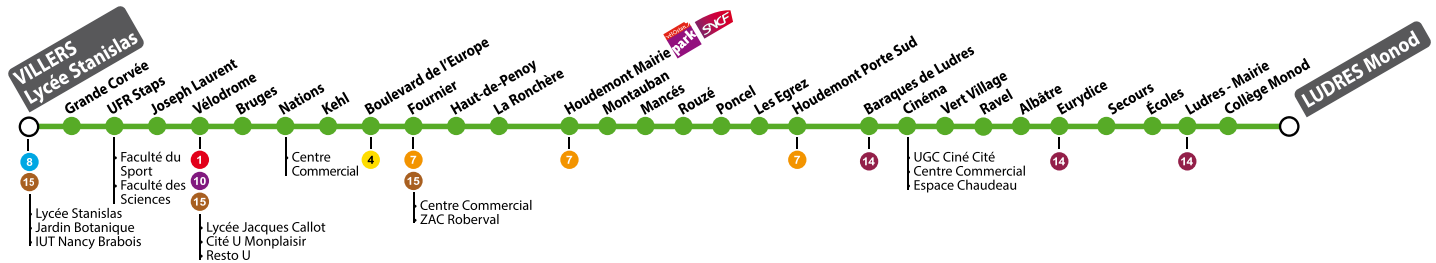

17

DIRECTION LUDRES J. MONOD HORAIRES DU DIMANCHE ET JOURS FÉRIÉS

LA LIGNE 17 NE CIRCULE PAS LES DIMANCHES ET JOURS FÉRIÉS

Advertisement for allostun mobile app. Includes phone number 03 83 30 08 08, website www.reseau-stan.com, and mobile site mob.reseau-stan.com. Also features social media icons for Apple, Android, Facebook, and Twitter.

17

DIRECTION LUDRES J. MONOD HORAIRES DE SEMAINE VACANCES SCOLAIRES

Table with 14 columns representing departure times from 06:45 to 10:35 and 15 rows for destinations including Villers Lycée Stanislas, Vélodrome, Haut-de-Penoy, Houdemont Mairie, Houdemont Porte Sud, Albâtre, Ludres Mairie, and Ludres J. Monod.

Table with 14 columns representing departure times from 11:15 to 15:15 and 15 rows for destinations including Villers Lycée Stanislas, Vélodrome, Haut-de-Penoy, Houdemont Mairie, Houdemont Porte Sud, Albâtre, Ludres Mairie, and Ludres J. Monod.

Table with 14 columns representing departure times from 15:55 to 19:30 and 15 rows for destinations including Villers Lycée Stanislas, Vélodrome, Haut-de-Penoy, Houdemont Mairie, Houdemont Porte Sud, Albâtre, Ludres Mairie, and Ludres J. Monod.

17 VILLERS Lycée Stanislas - LUDRES Monod

ATTENTION : les horaires de passage aux arrêts vous sont fournis à titre indicatif. Les conducteurs doivent les respecter mais les aléas de la circulation et de la fréquentation à chaque arrêt peuvent impacter ces horaires. Nous vous conseillons de prévoir une marge de sécurité. Merci pour votre compréhension.

E-BOUTIQUE section for charging a SimpliCités card online. Includes text 'Je recharge en ligne ma carte SimpliCités sur www.reseau-stan.com' and an illustration of a computer monitor with a card icon.

L'INFORMATION EN TEMPS RÉEL section. Includes a QR code and text: 'Pour connaître en temps réel les horaires des prochains passages de votre bus ou tram à votre arrêt : • envoyez le code de votre arrêt par SMS au 31014 (prix d'envoi d'1 SMS) • utilisez l'application Stan pour Android et iPhone • consultez le site internet ou le site mobile, rubrique « prochains passages »'.

INSCRIVEZ-VOUS section. Includes website URL WWW.RESEAU-STAN.COM and text: 'pour recevoir gratuitement par e-mail et/ou SMS : • les actualités du réseau, • les infos trafic de vos lignes, • les nouveautés.'